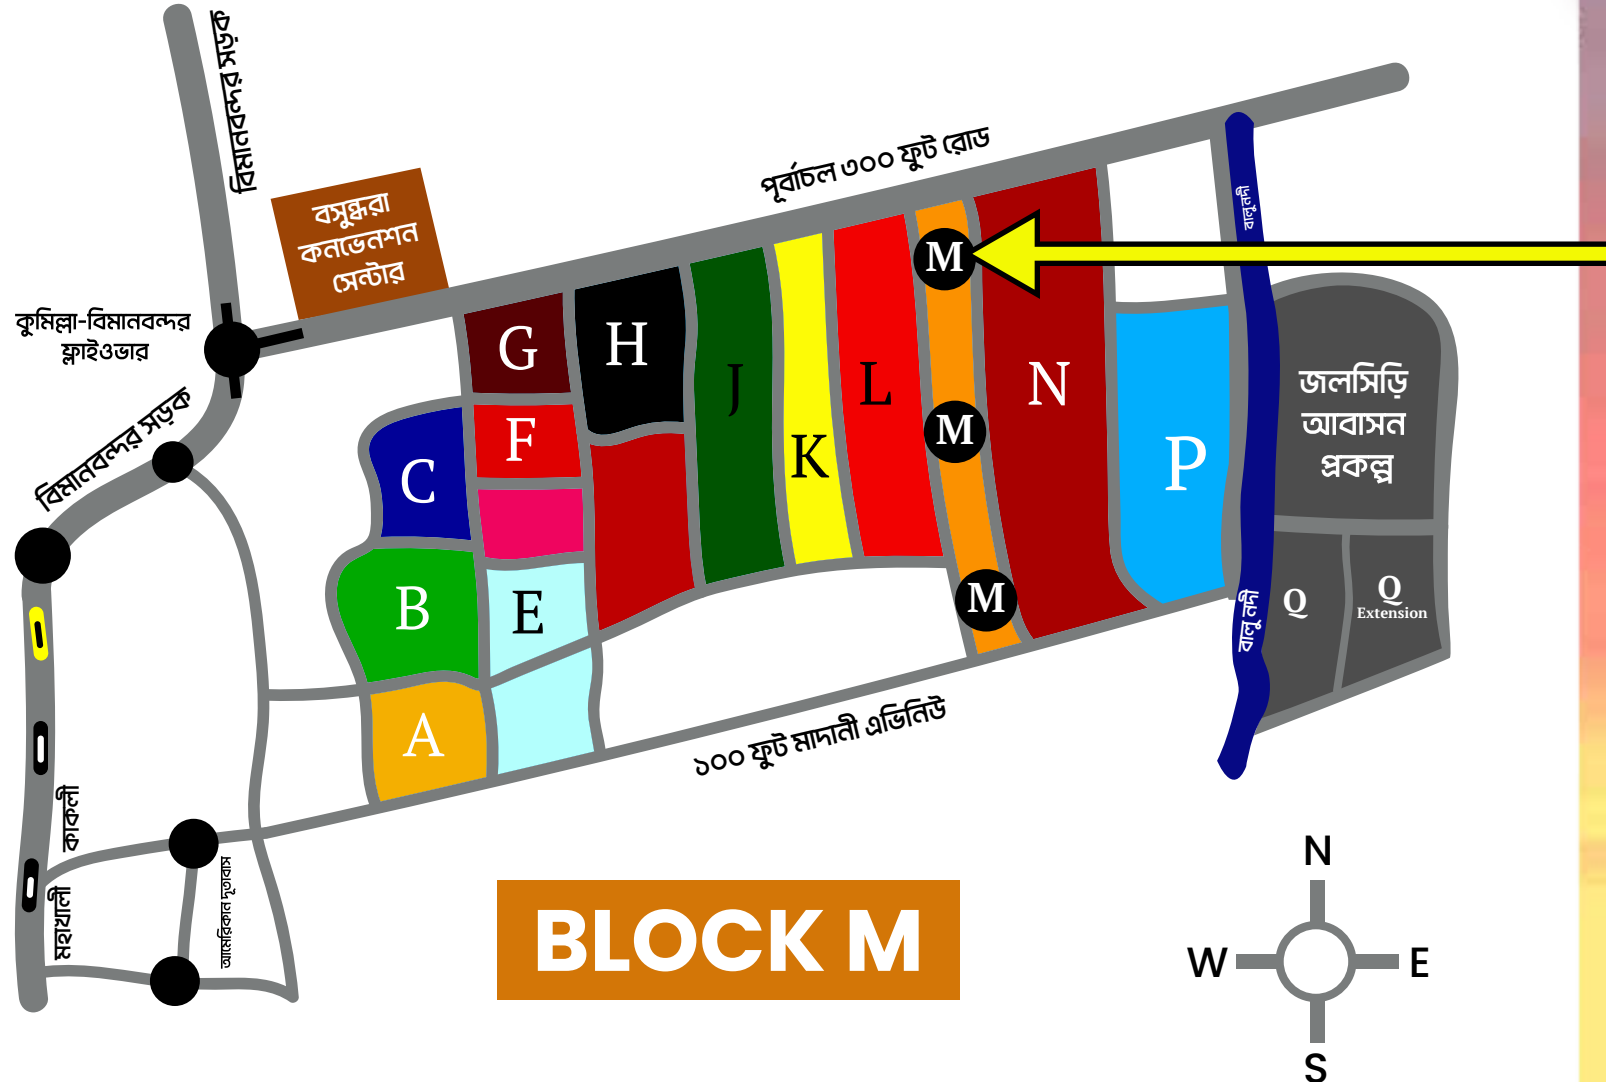

# ANZ *Paradise*

Bashundhara M Block/ Dhaka

# ANZ Paradise Bashundhara

Block-M, Holding No-  
Bashundhara, Road 8A, Dhaka.

North Facing  
Plot Size: 8 Katha

3 Bed Apartment

RAJUK approved area

**GROUND FLOOR PLAN**  
**SCALE : NOT IN SCALE**

**TWO UNIT FLOOR PLAN**  
**SCALE : NOT IN SCALE**